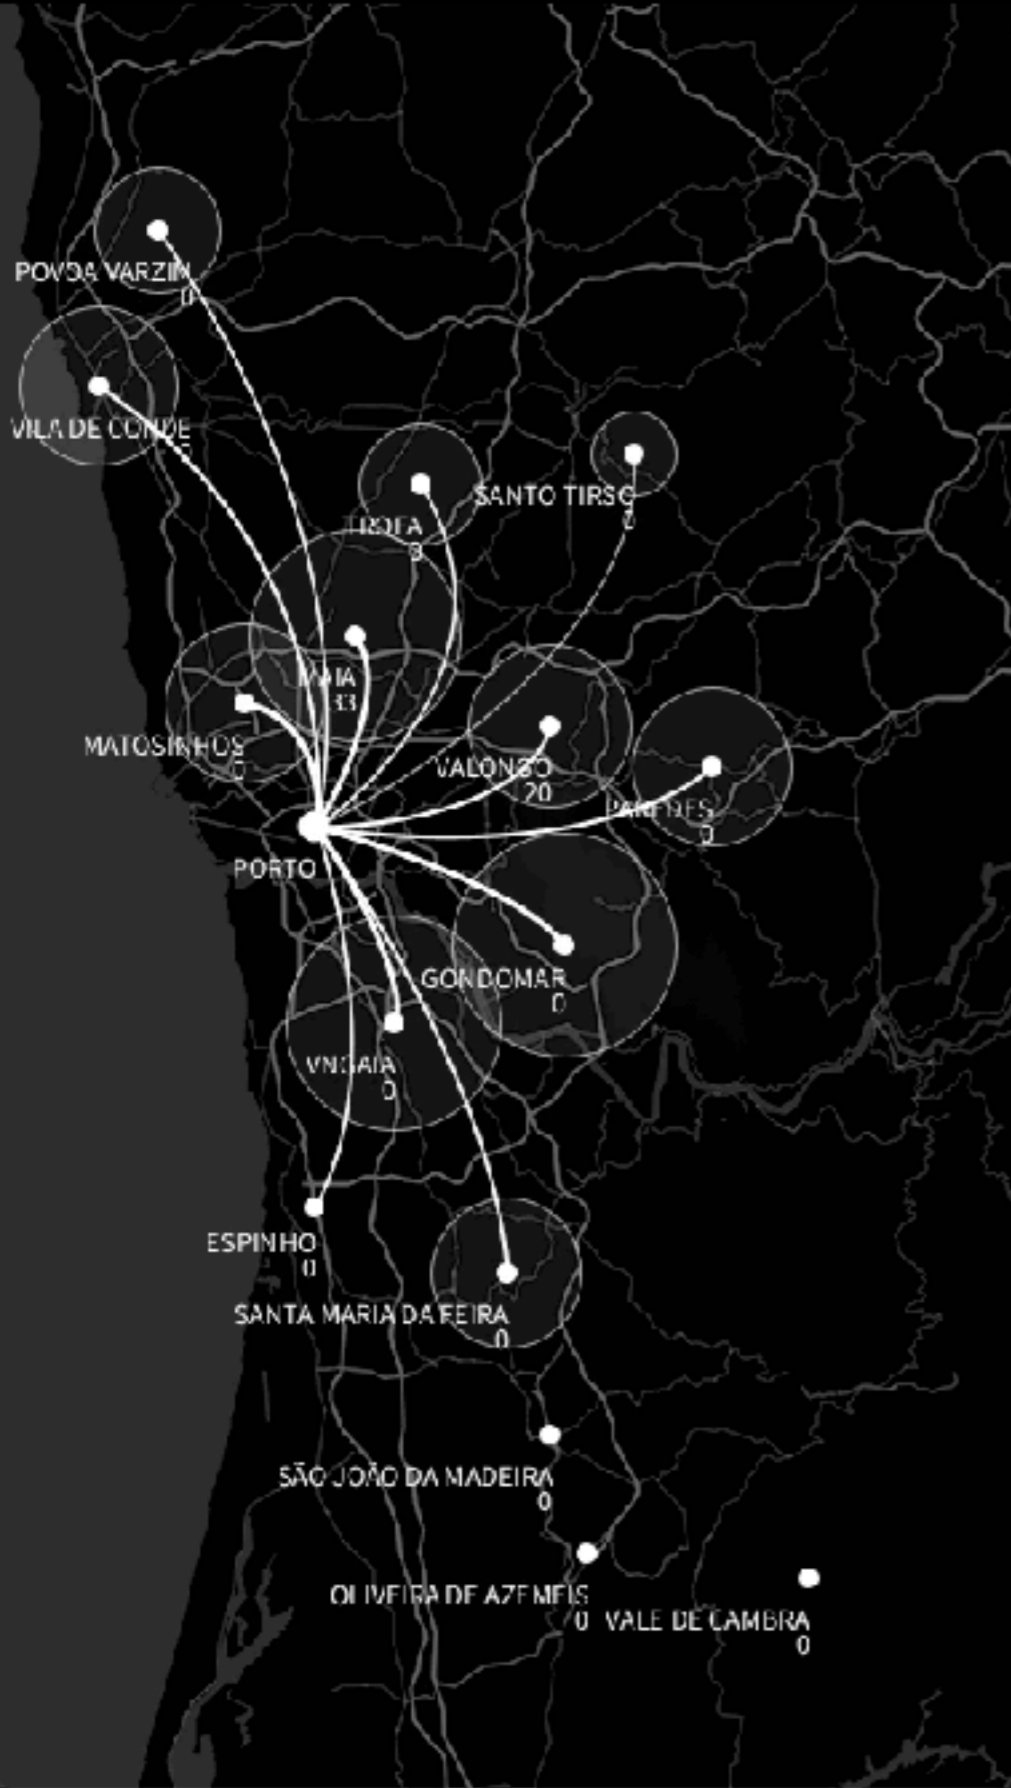

2819-07-16 | TIME:00:06 | TRAFFIC INTENSITY:7

PORTO URBAN DATA

24H LOOP [ANTAS/PRAÇA VELASQUEZ]

2819-07-16 | TIME:00:08 | TRAFFIC INTENSITY:8

00:00

24:00

PORTO URBAN DATA
24H LOOP [ANTAS/PRAÇA VELASQUEZ]

2819-67-16 | TIME:00:16 | TRAFFIC INTENSITY:12

00:00

12:00

24:00

PORTO URBAN DATA
24H LOOP [ANTAS/PRAÇA VELASQUEZ]

2819-67-16 | TIME:03:08 | TRAFFIC INTENSITY:11

PORTO DIGITAL BEAT

24H LOOP [ANTAS/PRAÇA VELASQUEZ]

ATR QUALITY [TPO]

PORTO DIGITAL BEAT

24H LOOP

METRO DO PORTO | ANDANTE VALIDATIONS

AEROPORTO 2 SRª DA HORA 6

- HOSPITAL SÃO JOÃO 10
- POLO UNIVERSITÁRIO 1

00:00 12:00 24:00

PORTO DIGITAL BEAT

24H LOOP | MOBILITY | ORIGIN: PORTO

00:00 12:00 24:00

PORTO DIGITAL BEAT

24H LOOP | MOBILITY | ORIGIN: AROUCA

clético

Porto

elétrico

elétrico

A Festival