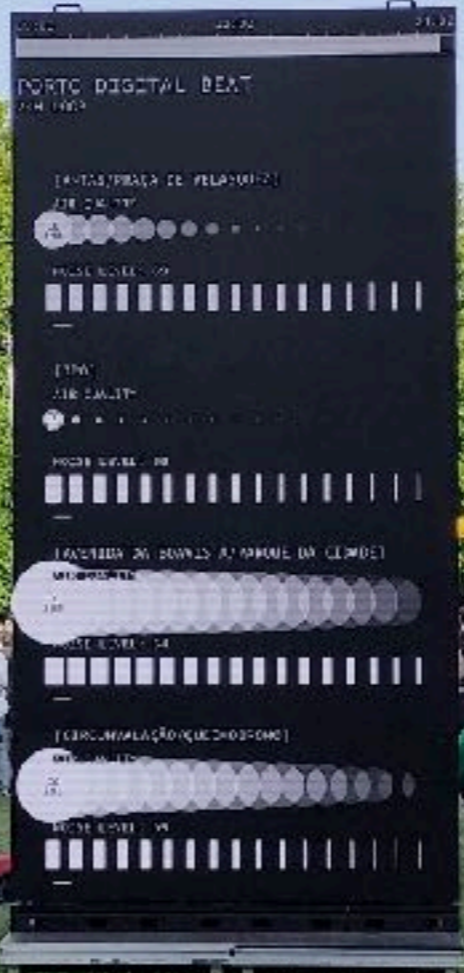

2819-07-16 | TIME:00:06 | TRAFFIC INTENSITY:7

PORTO URBAN DATA

24H LOOP [ANTAS/PRAÇA VELASQUEZ]

2819-07-16 | TIME:00:08 | TRAFFIC INTENSITY:8

00:00

24:00

PORTO URBAN DATA
24H LOOP [ANTAS/PRAÇA VELASQUEZ]

2819-67-16 | TIME:00:16 | TRAFFIC INTENSITY:12

00:00

12:00

24:00

PORTO URBAN DATA
24H LOOP [ANTAS/PRAÇA VELASQUEZ]

2819-67-16 | TIME:03:08 | TRAFFIC INTENSITY:11

PORTO DIGITAL BEAT

24H LOOP [ANTAS/PRAÇA VELASQUEZ]

ATR QUALITY [TPO]

PORTO DIGITAL BEAT

24H LOOP

METRO DO PORTO | ANDANTE VALIDATIONS

AEROPORTO 2 SRª DA HORA 6

- HOSPITAL SÃO JOÃO 10
- POLO UNIVERSITÁRIO 1

00:00 12:00 24:00

PORTO DIGITAL BEAT

24H LOOP | MOBILITY | ORIGIN: PORTO

00:00 12:00 24:00

PORTO DIGITAL BEAT

24H LOOP | MOBILITY | ORIGIN: AROUCA

clético

Porto

elétrico

elétrico

A Festival