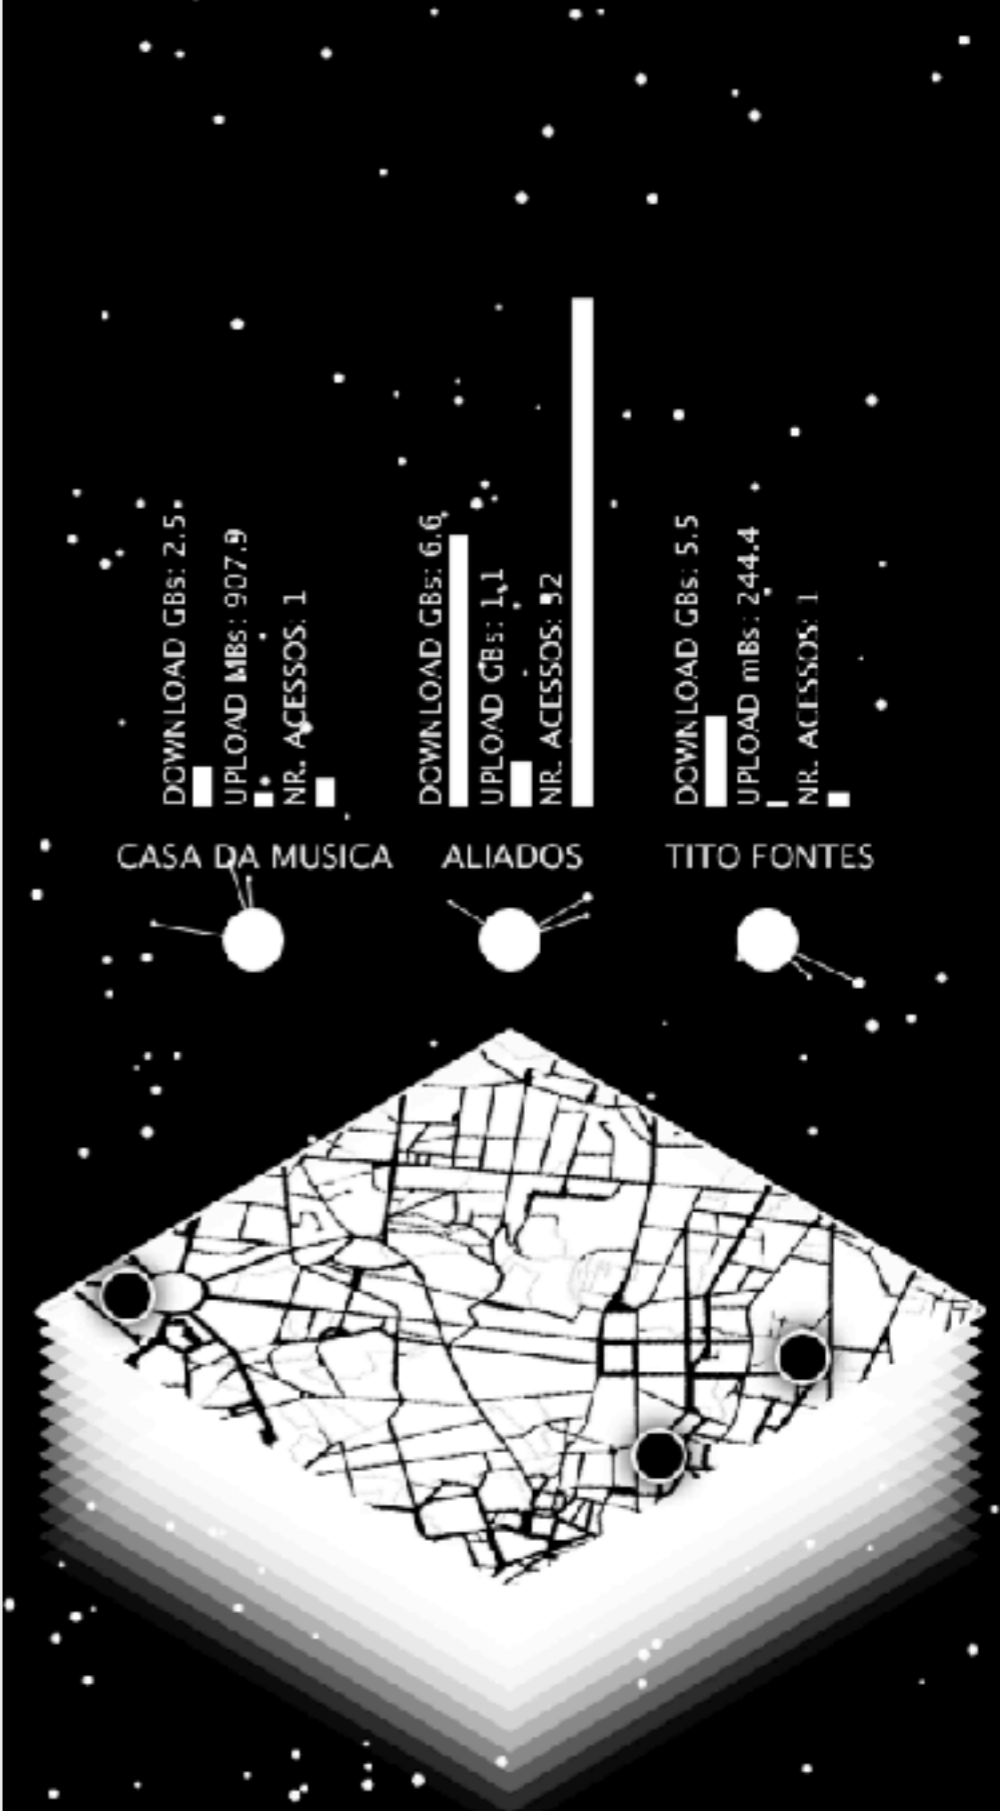

2819-07-16 | TIME:00:06 | TRAFFIC INTENSITY:7

PORTO URBAN DATA

24H LOOP [ANTAS/PRAÇA VELASQUEZ]

2819-07-16 | TIME:00:08 | TRAFFIC INTENSITY:8

00:00

24:00

PORTO URBAN DATA
24H LOOP [ANTAS/PRAÇA VELASQUEZ]

2819-67-16 | TIME:00:16 | TRAFFIC INTENSITY:12

00:00

12:00

24:00

PORTO URBAN DATA
24H LOOP [ANTAS/PRAÇA VELASQUEZ]

2819-67-16 | TIME:03:08 | TRAFFIC INTENSITY:11

PORTO DIGITAL BEAT

24H LOOP [ANTAS/PRAÇA VELASQUEZ]

ATR QUALITY [TPO]

ATR QUALITY [ANTAS]

PORTO DIGITAL BEAT

24H LOOP | ACESSOS REDE WIFI

PORTO DIGITAL BEAT

24H LOOP

METRO DO PORTO | ANDANTE VALIDATIONS

- CASA DA MÚSICA 5
- TRINDADE 16
- CAMPANHÃ 4
- JARDIM DO MORRO 16
- SANTO OVÍDIO 3

00:00 12:00 24:00

PORTO DIGITAL BEAT

24H LOOP | MOBILITY | ORIGIN: AROUCA

clético

Porto

elétrico

elétrico

A Festival