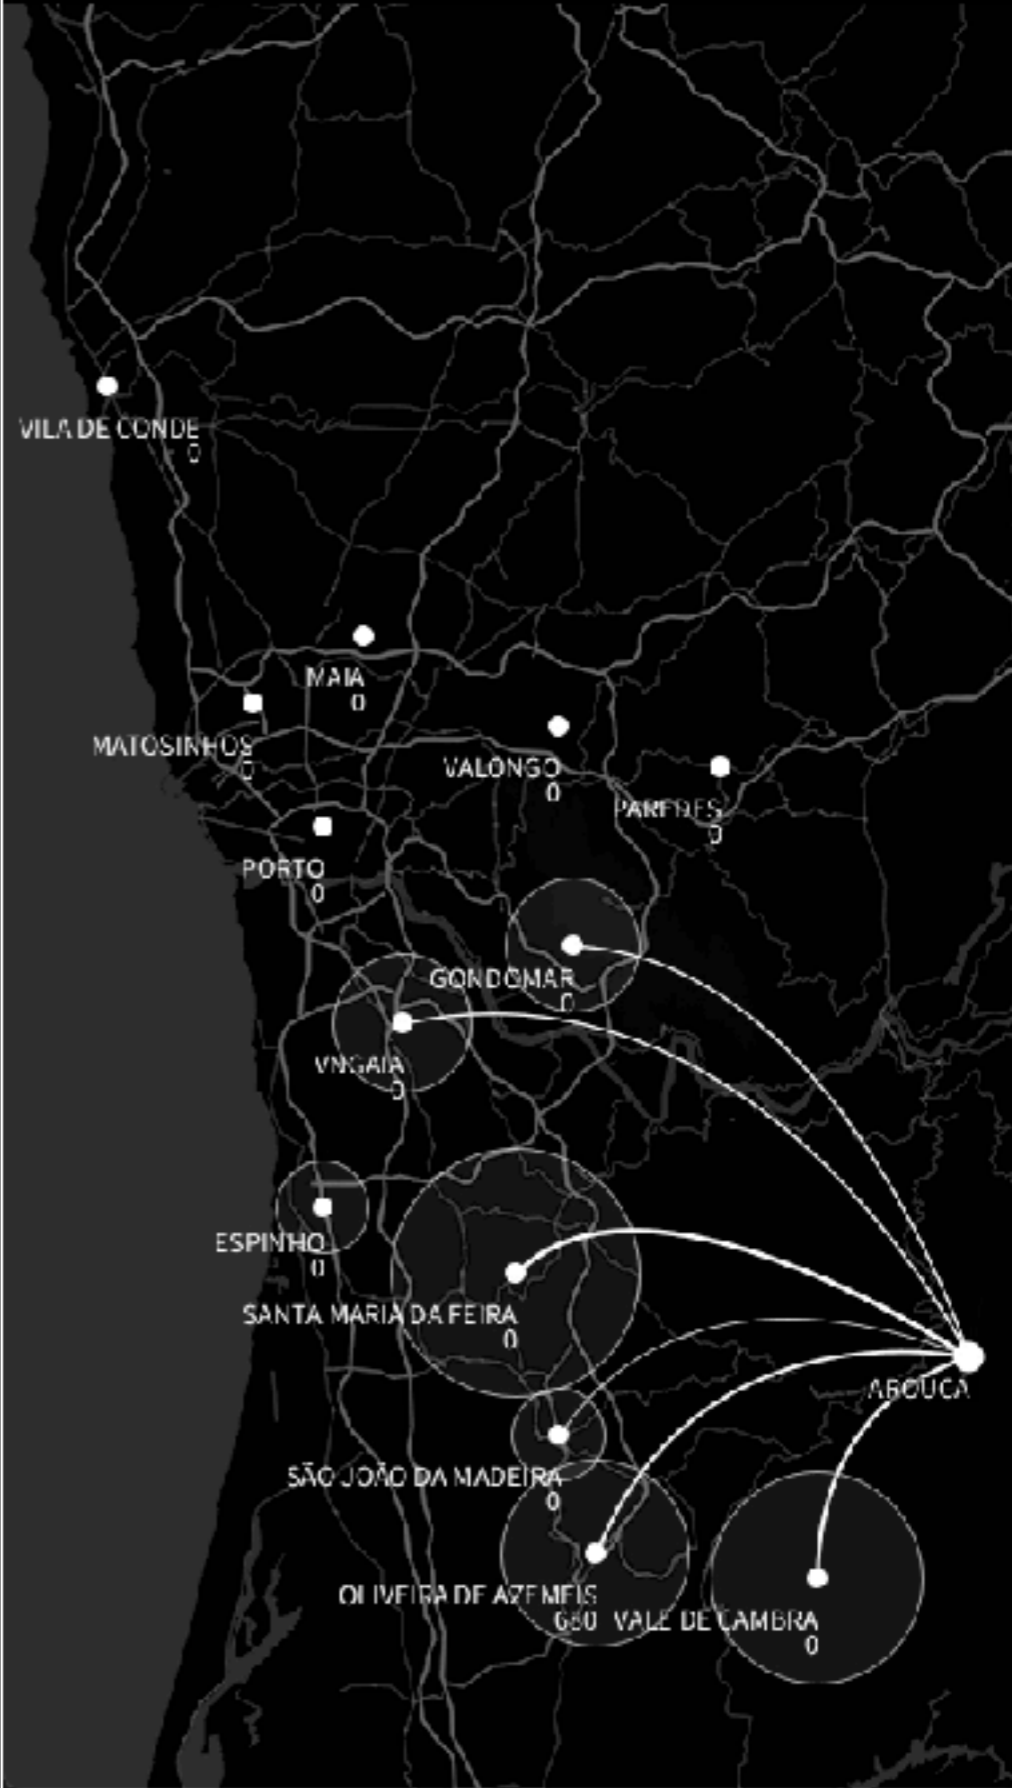

2819-07-16 | TIME:00:06 | TRAFFIC INTENSITY:7

PORTO URBAN DATA

24H LOOP [ANTAS/PRAÇA VELASQUEZ]

2819-07-16 | TIME:00:08 | TRAFFIC INTENSITY:8

00:00

24:00

PORTO URBAN DATA
24H LOOP [ANTAS/PRAÇA VELASQUEZ]

2819-67-16 | TIME:00:16 | TRAFFIC INTENSITY:12

00:00

12:00

24:00

PORTO URBAN DATA
24H LOOP [ANTAS/PRAÇA VELASQUEZ]

2819-67-16 | TIME:03:08 | TRAFFIC INTENSITY:11

PORTO DIGITAL BEAT

24H LOOP [ANTAS/PRAÇA VELASQUEZ]

ATR QUALITY [TPO]

PORTO DIGITAL BEAT

24H LOOP

METRO DO PORTO | ANDANTE VALIDATIONS

AEROPORTO 2 SRª DA HORA 6

- HOSPITAL SÃO JOÃO 10
- POLO UNIVERSITÁRIO 1

00:00 12:00 24:00

PORTO DIGITAL BEAT

24H LOOP | MOBILITY | ORIGIN: PORTO

00:00 12:00 24:00

PORTO DIGITAL BEAT

24H LOOP | MOBILITY | ORIGIN: AROUCA

clético

Porto

elétrico

elétrico

A Festival