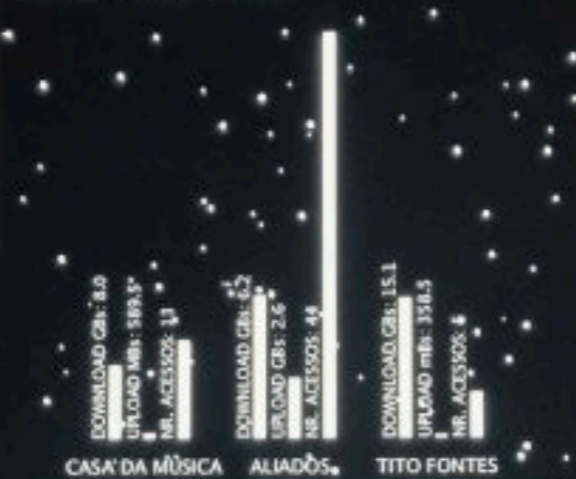

DIGITAL AESTHETICS IN URBAN
FESTIVALS AS INSTRUMENTS OF
CITIZENSHIP AND CREATIVE
PARTICIPATION

PORTO DIGITAL BEAT

CONCEITO + FORMA

TOTEM

2001 ODISSEIA NO ESPAÇO
Stanley Kubrick, 1968

PORTO DIGITAL BEAT
24H LOOP | ACESSOS REDE WIFI

2819-07-16 | TIME:00:06 | TRAFFIC INTENSITY:7

PORTO URBAN DATA

24H LOOP [ANTAS/PRAÇA VELASQUEZ]

2819-07-16 | TIME:00:08 | TRAFFIC INTENSITY:8

00:00

24:00

PORTO URBAN DATA
24H LOOP [ANTAS/PRAÇA VELASQUEZ]

2819-67-16 | TIME:00:16 | TRAFFIC INTENSITY:12

00:00

12:00

24:00

PORTO URBAN DATA
24H LOOP [ANTAS/PRAÇA VELASQUEZ]

2819-67-16 | TIME:03:08 | TRAFFIC INTENSITY:11

PORTO DIGITAL BEAT

24H LOOP [ANTAS/PRAÇA VELASQUEZ]

ATR QUALITY [TPO]