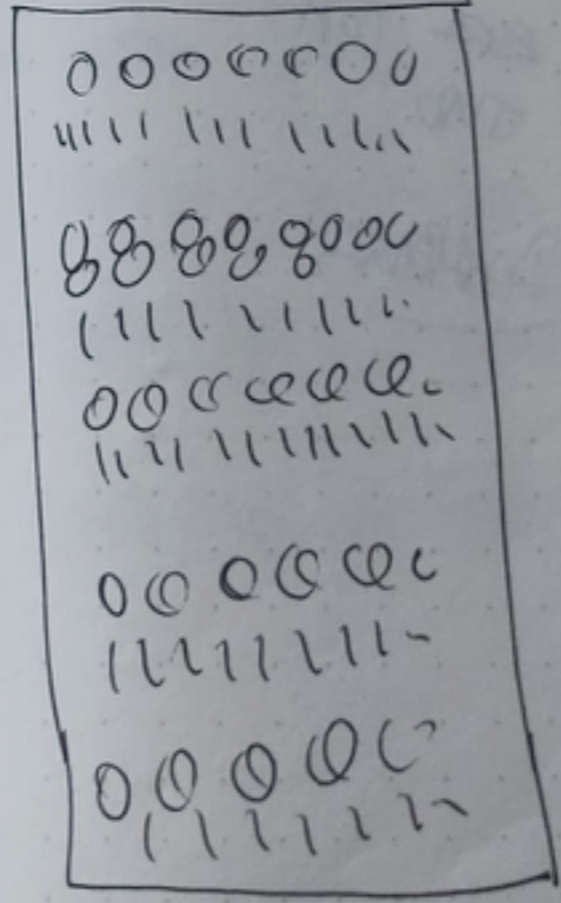

PORTO DIGITAL BEAT
Openfield 2019 / 2022 / 2023 / 2024

A
SEPARADOR A

METRO - VACIDAGENS A

METRO - VACIDAGENS B

RUIDO / AR -> GERAL

RUIDO / AR -> C / MMS

PORTO URBAN DATA

24H LOOP [ANTAS/PRAÇA VELASQUEZ]

2819-07-16 | TIME:00:06 | TRAFFIC INTENSITY:7

PORTO URBAN DATA

24H LOOP [ANTAS/PRAÇA VELASQUEZ]

2819-07-16 | TIME:00:08 | TRAFFIC INTENSITY:8

00:00

24:00

PORTO URBAN DATA
24H LOOP [ANTAS/PRAÇA VELASQUEZ]

2819-67-16 | TIME:00:16 | TRAFFIC INTENSITY:12

00:00

12:00

24:00

PORTO URBAN DATA
24H LOOP [ANTAS/PRAÇA VELASQUEZ]

2819-67-16 | TIME:03:08 | TRAFFIC INTENSITY:11

PORTO DIGITAL BEAT

24H LOOP [ANTAS/PRAÇA VELASQUEZ]

ATR QUALITY [TPO]