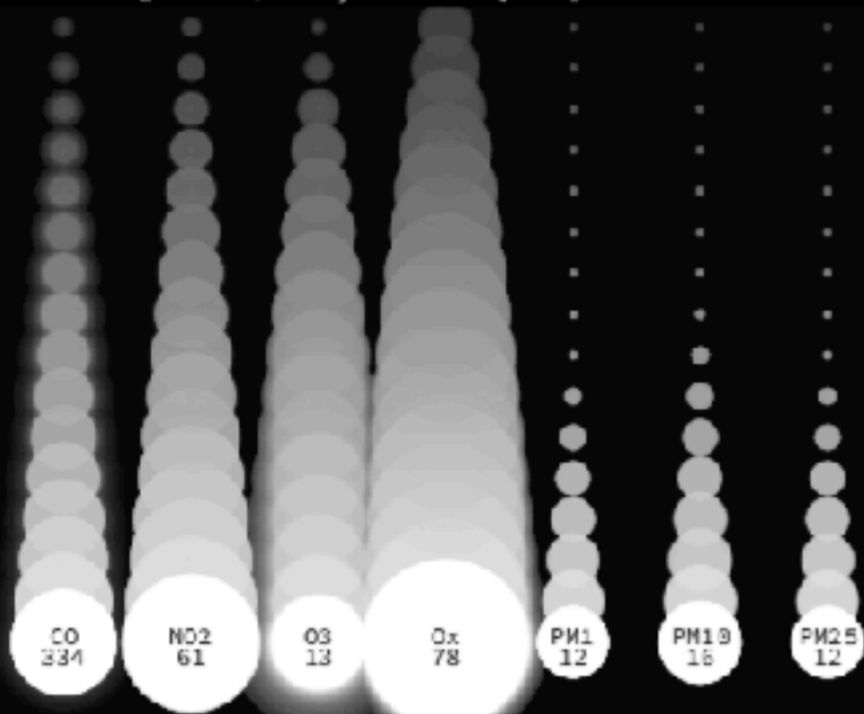

00:00

12:00

24:00

PORTO URBAN DATA
24H LOOP [ANTAS/PRAÇA VELASQUEZ]

2819-67-16 | TIME:03:08 | TRAFFIC INTENSITY:11

PORTO DIGITAL BEAT

24H LOOP [ANTAS/PRAÇA VELASQUEZ]

ATR QUALITY [TPO]