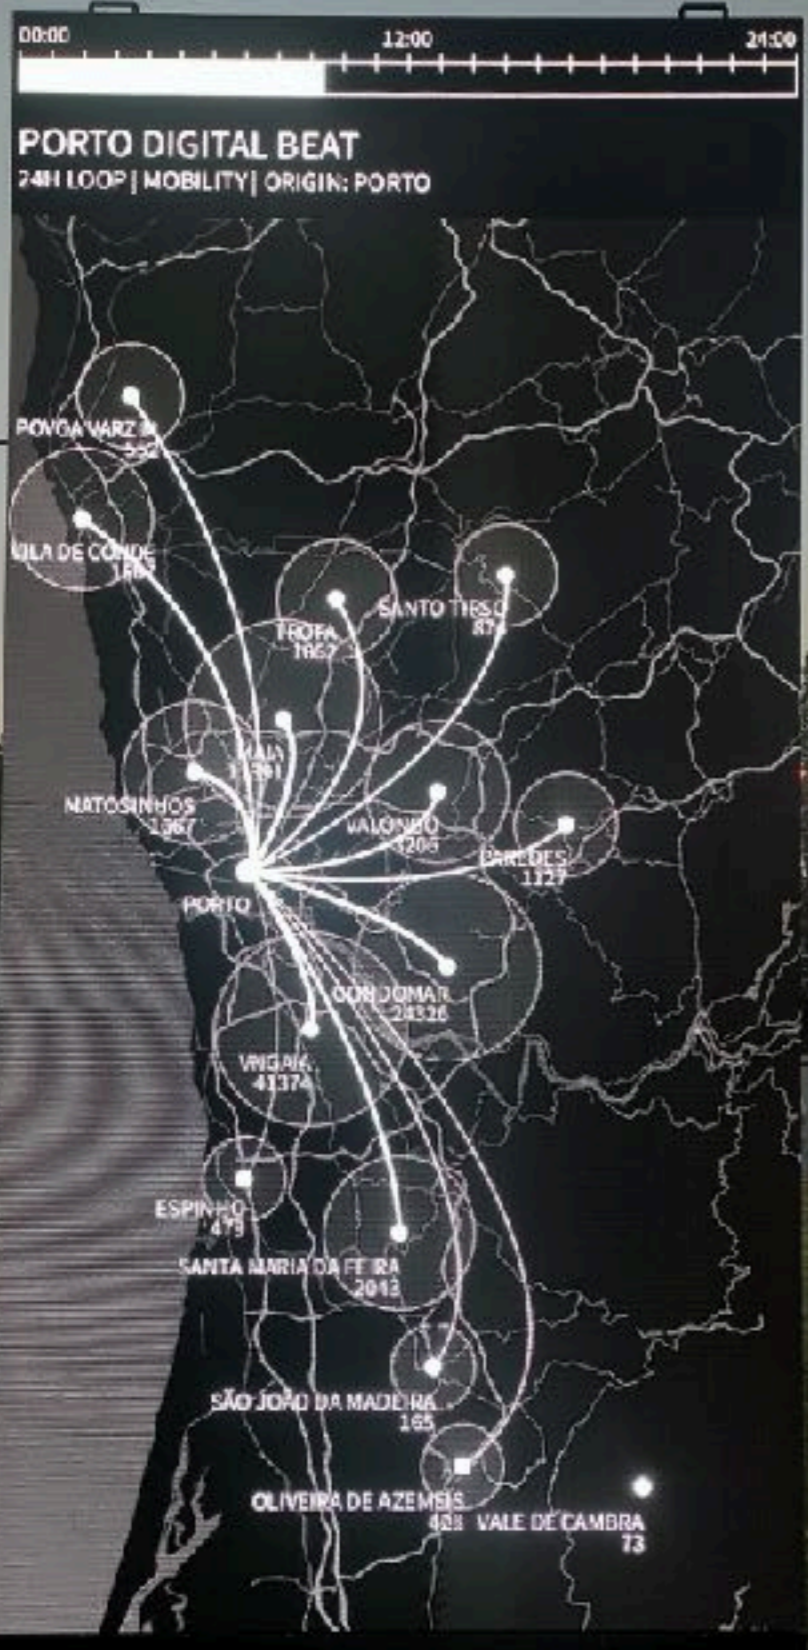

2819-07-16 | TIME:00:06 | TRAFFIC INTENSITY:7

PORTO URBAN DATA

24H LOOP [ANTAS/PRAÇA VELASQUEZ]

2819-07-16 | TIME:00:08 | TRAFFIC INTENSITY:8

00:00

24:00

PORTO URBAN DATA
24H LOOP [ANTAS/PRAÇA VELASQUEZ]

2819-67-16 | TIME:00:16 | TRAFFIC INTENSITY:12

00:00

12:00

24:00

PORTO URBAN DATA
24H LOOP [ANTAS/PRAÇA VELASQUEZ]

2819-67-16 | TIME:03:08 | TRAFFIC INTENSITY:11

PORTO DIGITAL BEAT

24H LOOP [ANTAS/PRAÇA VELASQUEZ]

ATR QUALITY [TPO]

PORTO DIGITAL BEAT

24H LOOP

METRO DO PORTO | ANDANTE VALIDATIONS

AEROPORTO 2 SRª DA HORA 6

- HOSPITAL SÃO JOÃO 10
- POLO UNIVERSITÁRIO 1

00:00 12:00 24:00

PORTO DIGITAL BEAT

24H LOOP | MOBILITY | ORIGIN: PORTO

00:00 12:00 24:00

PORTO DIGITAL BEAT

24H LOOP | MOBILITY | ORIGIN: AROUCA

clético

Porto

elétrico

elétrico

A Festival