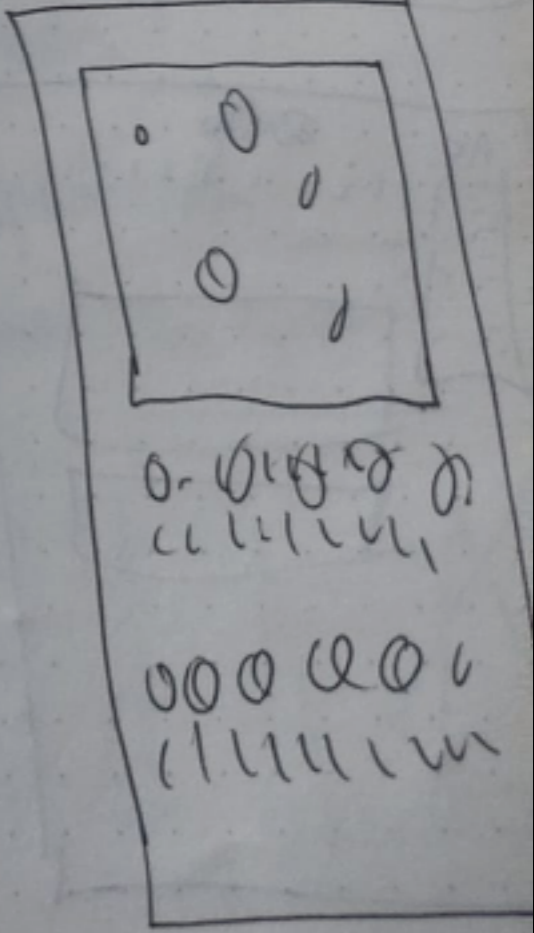

RUIDO / AR -> GERAL

RUIDO / AR -> C / MMS